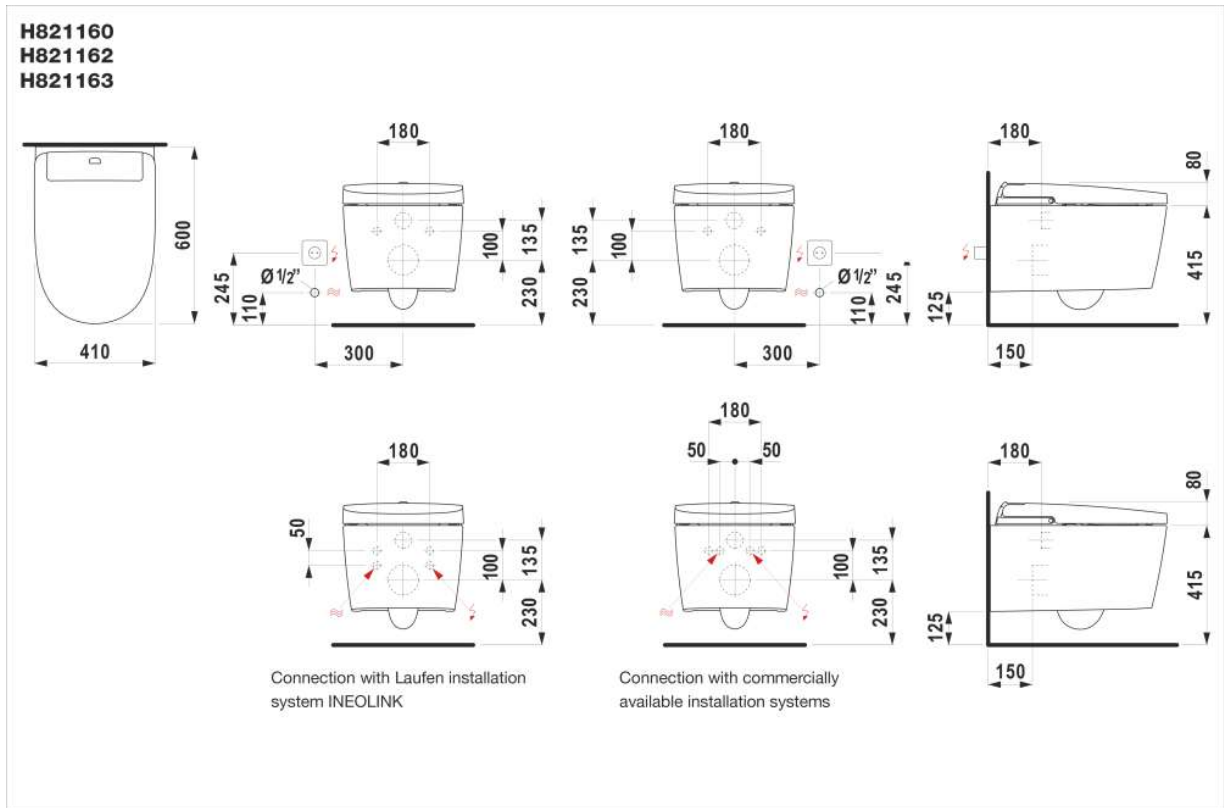

TECHNICAL DRAWINGS