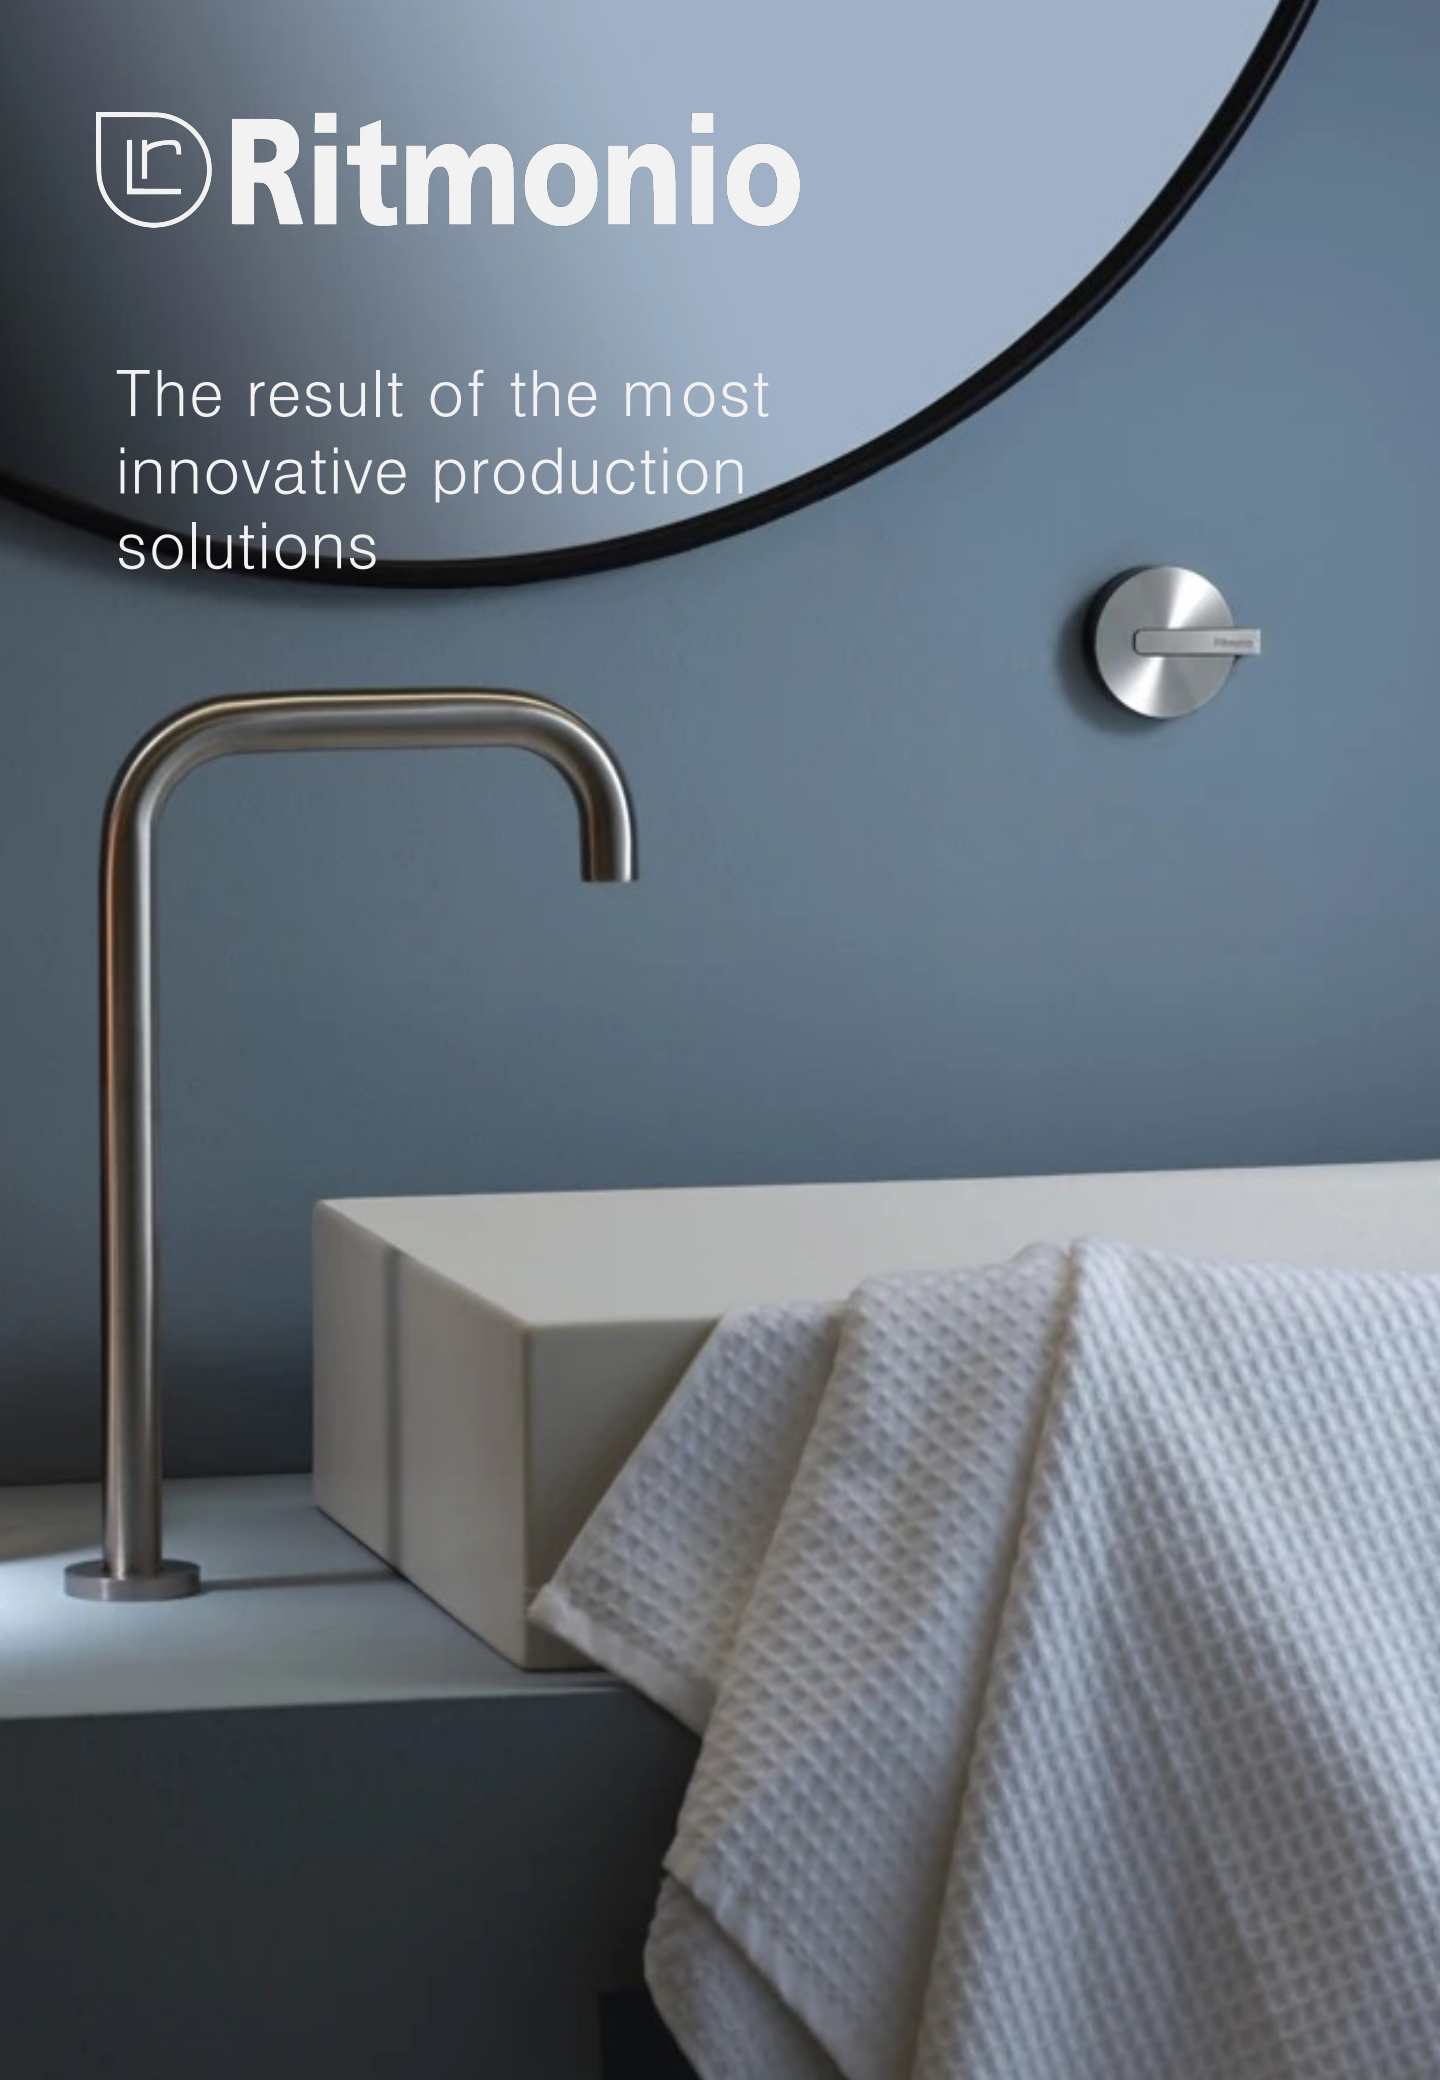

Ritmonio

The result of the most
innovative production
solutions