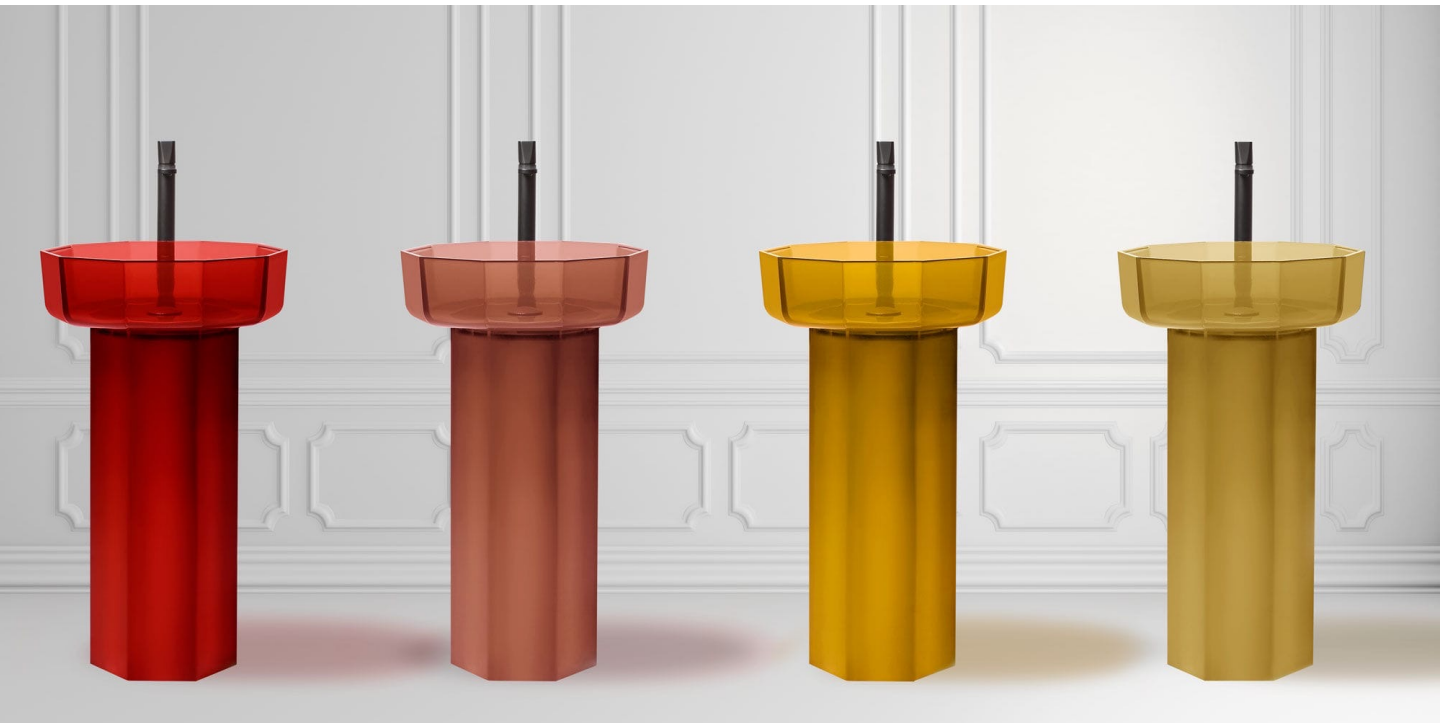

Your Destination for Premium Bathroom and Living Space Products

—Luxury and Elegance at Your Fingertips

Experience luxury and elegance with Dekomart, your one-stop destination for premium bathroom and living space products.

We've handpicked the finest brands in the industry, ensuring that every product in our collection is of the highest quality.

From luxurious bathroom fixtures to stunning Italian porcelain tiles and elegant furnishings, our selection has everything you need to transform your spaces into a haven of comfort and style.

Trust us to bring your vision to life with our commitment to exceptional service and expert guidance.

www.dekomart.com